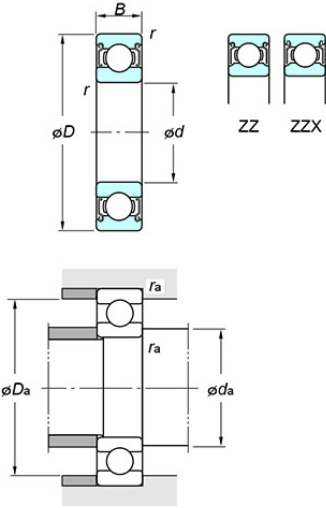

Deep groove ball bearings - Single-row - Shielded/sealed type - Shielded ZZ

### Specifications

(Boundary dimensions ...etc)

d(mm)	12
D(mm)	28
B(mm)	8
r(min.)(mm)	0.3
Basic load ratings : Cr(kN)	6.40
Basic load ratings : C0r(kN)	2.40
Fatigue load limit : Cu(kN)	0.120
factor : f0(l)	13.2
Limiting speeds(Grease lub.)(min-1)	27000
Limiting speeds(Oil lub.)(min-1)	

### Mounting dimensions

da(min.)(mm)	14
da(max.)(mm)	15
Da(max.)(mm)	26
ra(max.)(mm)	0.3